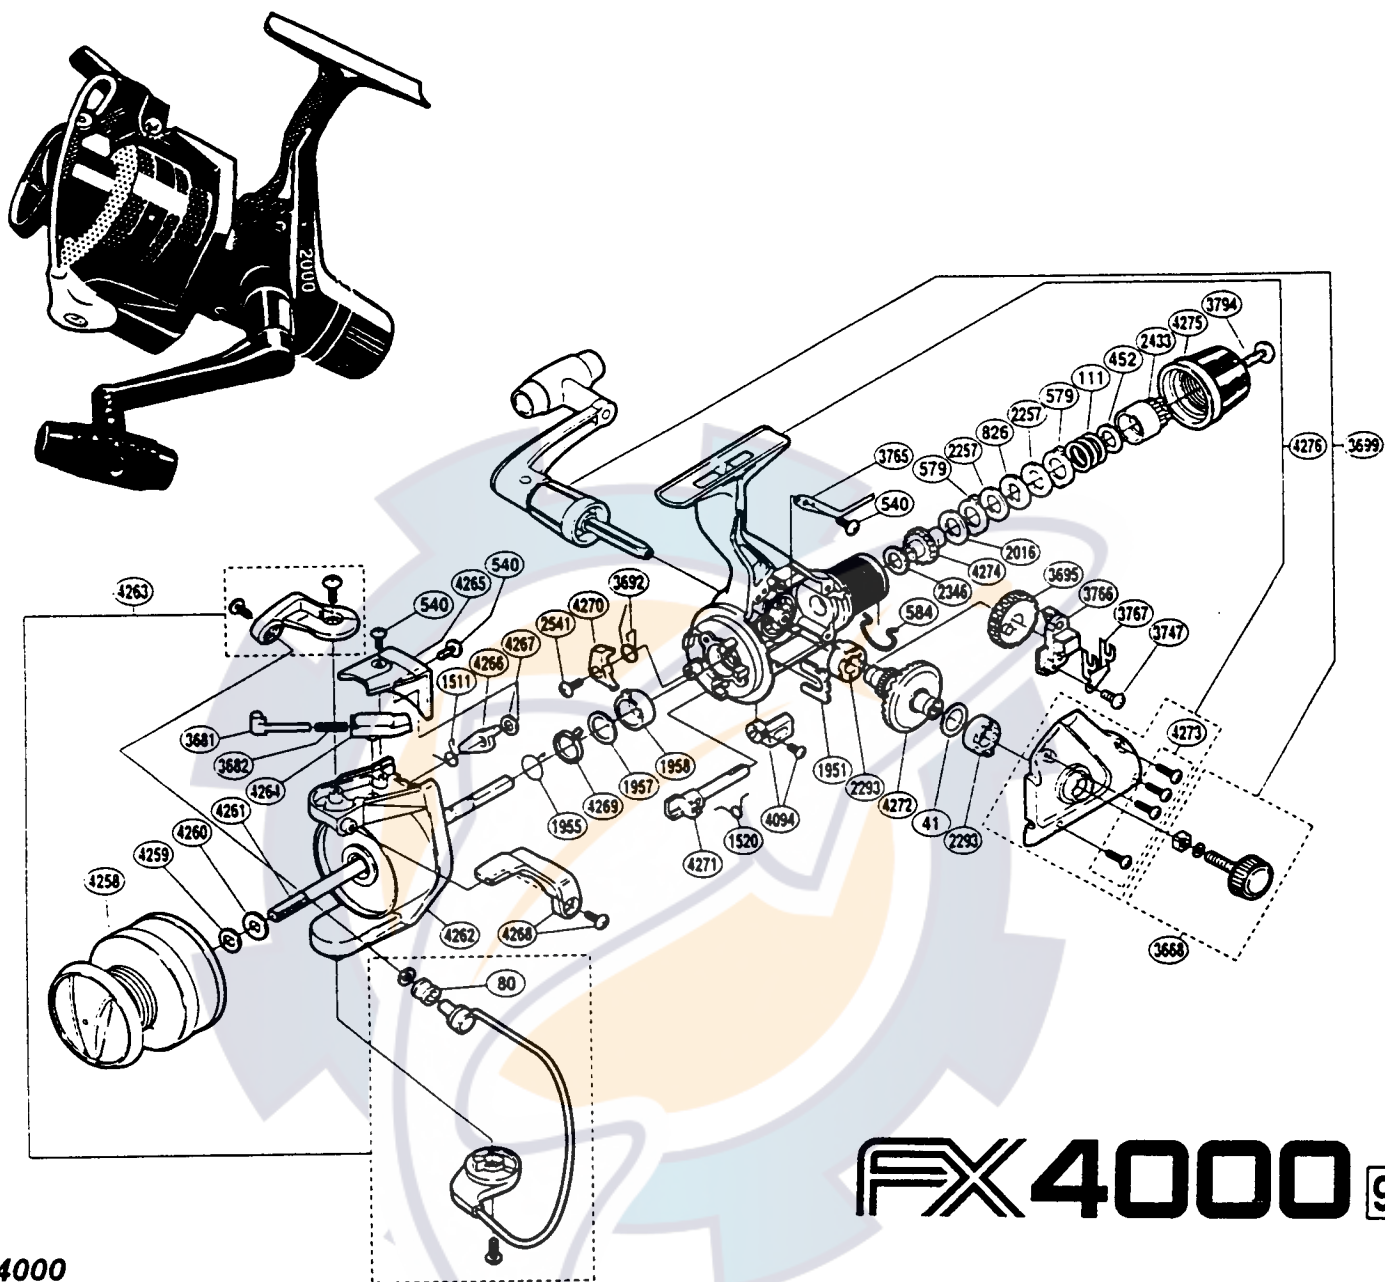

Exploded View

FX4000 95

FX4000

Part #	Description	Part #	Description	Part #	Description
RD 0041	Drive Gear Washer	RD 2346	Drag Washer "C" (cloth)	RD 4260	Spool Support
RD 0080	Line Roller	RD 2433	Pressure Screw	RD 4261	Main Shaft
RD 0111	Drag Coil Spring	RD 2541	Anti-Reverse Pawl Screw	RD 4262	Rotor Assembly
RD 0452	Drag Spring Washer	RD 3668	Handle Screw Cap Assembly	RD 4263	Bail Assembly
RD 0540	Multi Purpose Screw	RD 3681	Bail Spring Guide (A)	RD 4264	Bail Spring Guide (B)
RD 0579	Eared Washer "B"	RD 3682	Bail Spring	RD 4265	Bail Spring Cover
RD 0584	Hold Click Spring	RD 3692	Anti-Reverse Pawl Spring	RD 4266	Bail Trip Lever
RD 0826	Key Washer "A"	RD 3695	Oscillating Gear	RD 4267	Bail Trip Lever Washer
RD 1511	Lever Spring	RD 3699	Handle Assembly	RD 4268	Quick Fire II Trigger Assembly
RD 1520	Anti-Reverse Cam Spring	RD 3747	Slider Retainer Screw	RD 4269	Anti-Reverse Lock Out
RD 1951	Rotor Lock	RD 3765	Drag Click	RD 4270	Anti-Reverse Pawl
RD 1955	Anti-Reverse Lock Out Spring	RD 3766	Oscillating Slider	RD 4271	Anti-Reverse Cam
RD 1957	Bushing Washer	RD 3767	Oscillating Slider Retainer	RD 4272	Drive Gear
RD 1958	Bushing	RD 3794	Drag Knob Screw	RD 4273	Side Cover Screws
RD 2016	Drag Washer "H" (cloth)	RD 4094	Anti-Reverse Lever Assembly	RD 4274	Drag Shaft
RD 2257	Drag Washer "H" (blue)	RD 4258	Spool Assembly	RD 4275	Drag Knob
RD 2293	Drive Gear Bushing	RD 4259	Spool Washer	RD 4276	Body Assembly